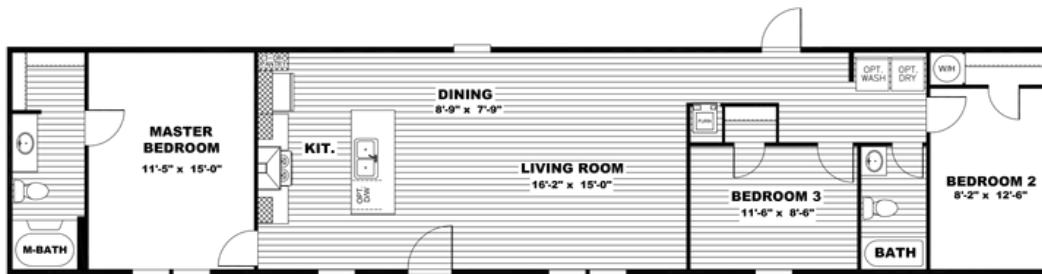

THE BREEZE

THE BREEZE Model number:

3 beds • 2 baths • 1128 sq.ft. • 16' width • 72' depth

Our home building facilities invest in continuous product and process improvements. Plans, dimensions, features, materials, specifications and availability are subject to change without notice or obligation. Renderings and floor plans are representative likenesses of our homes and may differ from the actual homes. We invite you to tour a Home Center near you and inspect the highest value in quality housing available or call (251) 645-1502 to speak with a Home Consultant. Copyright 2017, CMH. All rights reserved.

Model #: 55P16723A
Drawing #:
22-115044
16' x 72' The Breeze

THE BREEZE Model number:

3 beds • 2 baths • 1128 sq.ft. • 16' width • 72' depth

Our home building facilities invest in continuous product and process improvements. Plans, dimensions, features, materials, specifications and availability are subject to change without notice or obligation. Renderings and floor plans are representative likenesses of our homes and may differ from the actual homes. We invite you to tour a Home Center near you and inspect the highest value in quality housing available or call (251) 645-1502 to speak with a Home Consultant. Copyright 2017, CMH. All rights reserved.