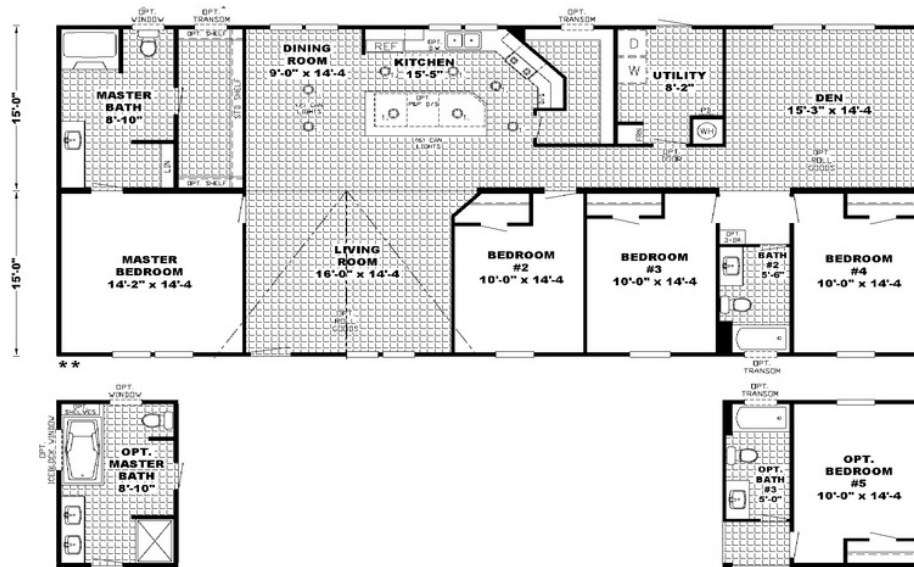

THE BAYSIDE Model number: 41SIG32684BH18

4 beds • 2 baths • 2176 sq.ft. • 32' width • 68' depth

Our home building facilities invest in continuous product and process improvements. Plans, dimensions, features, materials, specifications and availability are subject to change without notice or obligation. Renderings and floor plans are representative likenesses of our homes and may differ from the actual homes. We invite you to tour a Home Center near you and inspect the highest value in quality housing available or call (251) 645-1502 to speak with a Home Consultant. Copyright 2017, CMH. All rights reserved.

<https://www.claytonhomesofsouthernalabama.com>

CLAYTON HOMES-MOBILE

7101 MOFFETT ROAD
MOBILE, AL 36618

Monday - Thursday: 9am to 6pm
Friday: 9am to 6pm
Saturday: 9am to 5pm
Sunday: Closed

(251) 645-1502