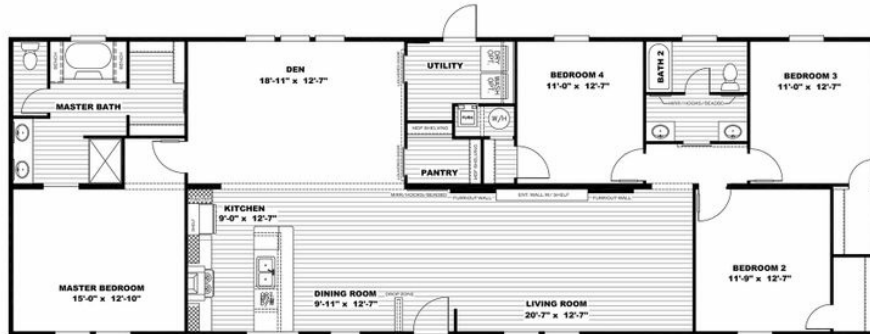

THE BREEZE II

THE BREEZE II Model number: 41SSP28764EH18
4 beds • 2 baths • 2128 sq.ft. • 28' width • 76' depth

Our home building facilities invest in continuous product and process improvements. Plans, dimensions, features, materials, specifications and availability are subject to change without notice or obligation. Renderings and floor plans are representative likenesses of our homes and may differ from the actual homes. We invite you to tour a Home Center near you and inspect the highest value in quality housing available or call (251) 645-1502 to speak with a Home Consultant. Copyright 2017, CMH. All rights reserved.

THE BREEZE II Model number: 41SSP28764EH18

4 beds • 2 baths • 2128 sq.ft. • 28' width • 76' depth

Our home building facilities invest in continuous product and process improvements. Plans, dimensions, features, materials, specifications and availability are subject to change without notice or obligation. Renderings and floor plans are representative likenesses of our homes and may differ from the actual homes. We invite you to tour a Home Center near you and inspect the highest value in quality housing available or call (251) 645-1502 to speak with a Home Consultant. Copyright 2017, CMH. All rights reserved.