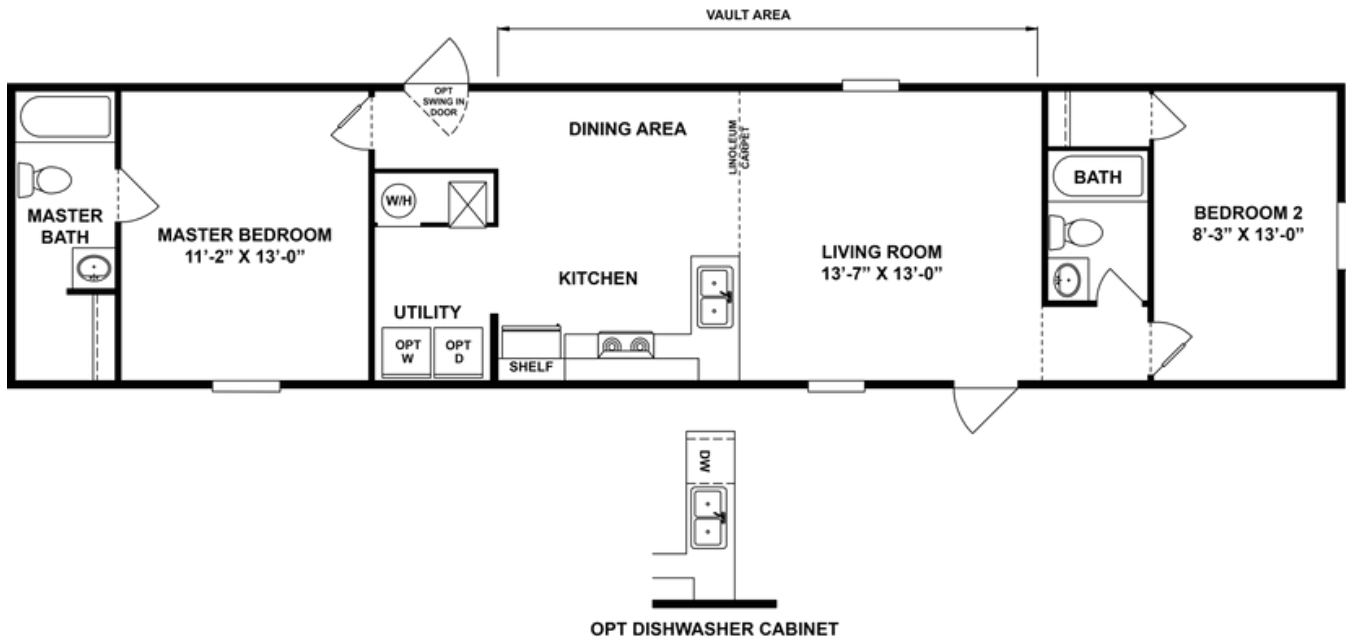

DELIGHT Model number: 47TRR14602AH19

3 beds • 2 baths • 1064 sq.ft. • 14' width • 76' depth

Our home building facilities invest in continuous product and process improvements. Plans, dimensions, features, materials, specifications and availability are subject to change without notice or obligation. Renderings and floor plans are representative likenesses of our homes and may differ from the actual homes. We invite you to tour a Home Center near you and inspect the highest value in quality housing available or call (251) 645-1502 to speak with a Home Consultant. Copyright 2017, CMH. All rights reserved.

<https://www.claytonhomesofsouthernalabama.com>

CLAYTON HOMES-MOBILE

7101 MOFFETT ROAD
MOBILE, AL 36618

Monday - Thursday: 9am to 6pm
Friday: 9am to 6pm
Saturday: 9am to 5pm
Sunday: Closed

(251) 645-1502