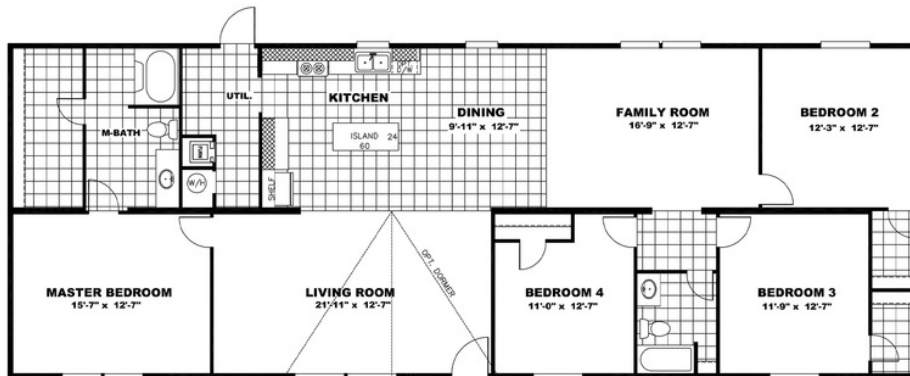

WONDER Model number:

4 beds • 2 baths • 1896 sq.ft. • 28' width • 72' depth

Our home building facilities invest in continuous product and process improvements. Plans, dimensions, features, materials, specifications and availability are subject to change without notice or obligation. Renderings and floor plans are representative likenesses of our homes and may differ from the actual homes. We invite you to tour a Home Center near you and inspect the highest value in quality housing available or call (251) 645-1502 to speak with a Home Consultant. Copyright 2017, CMH. All rights reserved.

<https://www.claytonhomesofsouthernalabama.com>

CLAYTON HOMES-MOBILE

7101 MOFFETT ROAD
MOBILE, AL 36618

Monday - Thursday: 9am to 6pm
Friday: 9am to 6pm
Saturday: 9am to 5pm
Sunday: Closed

(251) 645-1502